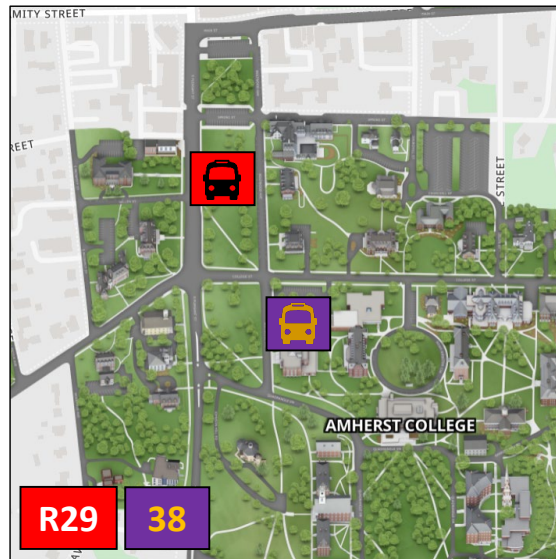

December Finals Schedules

38 UMASS / MHC							
FULL WEEKDAYS AND WEEKENDS							
Depart Mt. Holyoke	Hampshire College	Amherst College	Arrive UMass	Depart UMass	Amherst College	Hampshire College	Arrive Mt. Holyoke
To UMass				To Mount Holyoke			
December 16-19							
--	--	--	--	8:05	8:15	8:25	8:40
8:40	8:55	9:05	9:15 G	--	--	--	--
--	--	--	--	12:45	12:55	1:05	1:20
1:25	1:40	1:50	2:00 G	--	--	--	--
--	--	--	--	5:00	5:10	5:20	5:35
5:40	5:55	6:05	6:15 G	--	--	--	--
December 20-21							
--	--	--	--	12:40	12:50	1:00	1:15
1:20	1:35	1:45	1:55 G	--	--	--	--
--	--	--	--	5:00	5:10	5:20	5:35
5:40	5:55	6:05	6:15 G	--	--	--	--

G: Returns to Garage after UMass Arrival.

R29 SPRINGFIELD/AMHERST VIA HOLYOKE							
Mt. Holyoke (Stone Shelter)	Hampshire College	Amherst Common (Amherst College)	Arrive UMass	Depart UMass	Amherst Common (Amherst College)	Hampshire College	Mt. Holyoke (Stone Shelter)
To UMass				To Mount Holyoke			
Saturday and Sunday							
8:20	8:35	8:45	8:50	9:00	9:05	9:15	9:30
6:20	6:35	6:45	6:50	7:00	7:05	7:15	7:30
Weekdays							
8:20	8:35	8:45	8:50	9:00	9:05	9:15	9:30
10:20	10:35	10:45	10:50	11:00	11:05	11:15	11:30
12:20	12:35	12:45	12:50	1:00	1:05	1:15	1:30
2:20	2:35	2:45	2:50	3:00	3:05	3:15	3:30
4:20	4:35	4:45	4:50	5:00	5:05	5:15	5:30
6:20	6:35	6:45	6:50	7:00	7:05	7:15	7:30

- The nearest Mt. Holyoke bus stop for the R29 is the Stone Shelter/Village Commons stop on Route 116.
- The nearest Amherst College bus stop for the R29 is Amherst Common.

Mt. Holyoke College

Amherst College