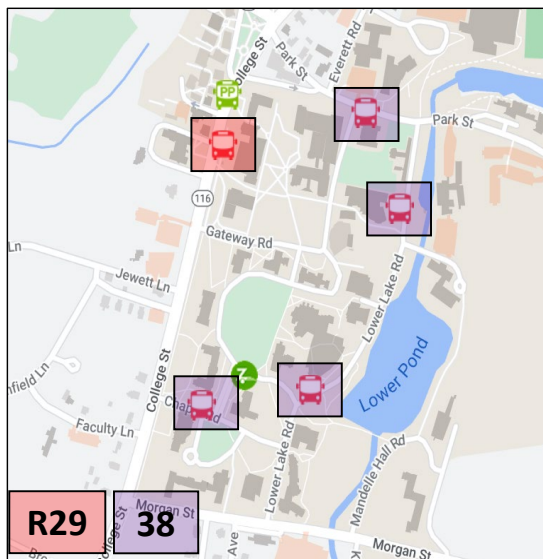

December Finals Schedules

38 UMASS / MHC							
FULL WEEKDAYS AND WEEKENDS							
Depart Mt. Holyoke	Hampshire College	Amherst College	Arrive UMass	Depart UMass	Amherst College	Hampshire College	Arrive Mt. Holyoke
To UMass				To Mount Holyoke			
December 16-19							
--	--	--	--	8:05	8:15	8:25	8:40
8:40	8:55	9:05	9:15 G	--	--	--	--
--	--	--	--	12:45	12:55	1:05	1:20
1:25	1:40	1:50	2:00 G	--	--	--	--
--	--	--	--	5:00	5:10	5:20	5:35
5:40	5:55	6:05	6:15 G	--	--	--	--
December 20-21							
--	--	--	--	12:40	12:50	1:00	1:15
1:20	1:35	1:45	1:55 G	--	--	--	--
--	--	--	--	5:00	5:10	5:20	5:35
5:40	5:55	6:05	6:15 G	--	--	--	--

G: Returns to Garage after UMass Arrival.

R29 SPRINGFIELD/AMHERST VIA HOLYOKE							
Mt. Holyoke (Stone Shelter)	Hampshire College	Amherst Common (Amherst College)	Arrive UMass	Depart UMass	Amherst Common (Amherst College)	Hampshire College	Mt. Holyoke (Stone Shelter)
To UMass				To Mount Holyoke			
Saturday and Sunday							
8:20	8:35	8:45	8:50	9:00	9:05	9:15	9:30
6:20	6:35	6:45	6:50	7:00	7:05	7:15	7:30
Weekdays							
8:20	8:35	8:45	8:50	9:00	9:05	9:15	9:30
10:20	10:35	10:45	10:50	11:00	11:05	11:15	11:30
12:20	12:35	12:45	12:50	1:00	1:05	1:15	1:30
2:20	2:35	2:45	2:50	3:00	3:05	3:15	3:30
4:20	4:35	4:45	4:50	5:00	5:05	5:15	5:30
6:20	6:35	6:45	6:50	7:00	7:05	7:15	7:30

- The nearest Mt. Holyoke bus stop for the R29 is the Stone Shelter/Village Commons stop on Route 116.
- The nearest Amherst College bus stop for the R29 is Amherst Common.

Mt. Holyoke College

Amherst College